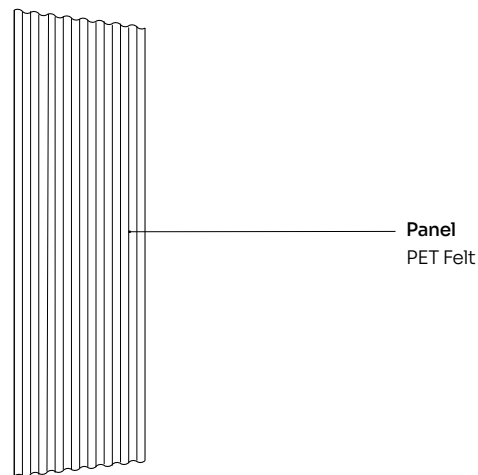

Mute Flow

PET Felt Acoustic Panel

- made from recycled PET bottles
- sound-dampening effect
- easy to mount and process
- suitable for contract use
- optional fire retardant treatment

Colours

Panel

Note: Due to the recycled content of the PET felt, color differences may occur.

Note: The panels can be treated with a fire retardant product upon request. Contact myynti@jvtuonti.fi for more information.

Puh: 045 3238 238
myynti@jvtuonti.fi
jvtuonti.fi

Mute Flow owes its name to the distinctive wavy pattern, adding a playful touch to any interior. Not only do the waves work aesthetically, but they also improve the acoustic performance of the panel. Mute Flow is made from PET Felt, a recycled material with soft appearance and pleasant felt texture. It is easy to process and mount on any surface. Create a great alternative to bare walls with 11 unique colour blends.

Designed by **De Vorm**

Product overview

Weight 6.8 kg
PET Felt thickness 10 mm

Certifications

- Determination of sound absorption report
- EN 13501-1:2018 Fire classification of construction products and building elements (tested on panels with fire retardant treatment)
- ASTM E 84 Surface Burning Characteristics (tested on panels with fire retardant treatment)