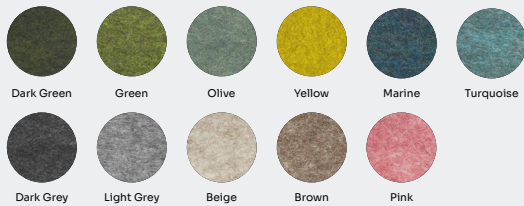

Mute Flow

PET Felt Acoustic Panel

- made from recycled PET bottles
- sound-dampening effect
- easy to mount and process
- suitable for contract use
- optional fire retardant treatment

Colours

Panel

Note: Due to the recycled content of the PET felt, color differences may occur.

Note: The panels can be treated with a fire retardant product upon request. Contact myynti@jvtuonti.fi for more information.

Puh: 045 3238 238
myynti@jvtuonti.fi
jvtuonti.fi

Mute Flow owes its name to the distinctive wavy pattern, adding a playful touch to any interior. Not only do the waves work aesthetically, but they also improve the acoustic performance of the panel. Mute Flow is made from PET Felt, a recycled material with soft appearance and pleasant felt texture. It is easy to process and mount on any surface. Create a great alternative to bare walls with 11 unique colour blends.